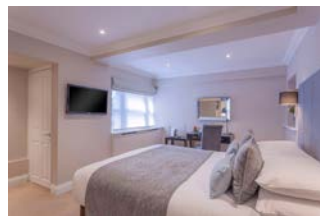

FACILITIES & GUEST SERVICES

- Comfortable beds and en-suite bathrooms
- Air conditioning
- Smart TV
- Iron, ironing board and hairdryer
- Tea and coffee making facilities
- Room service
- Laundry service
- Concierge service
- Transfer to and from airports and railway stations can be arranged (additional costs apply)
- Local shuttle to The Heights Business Park