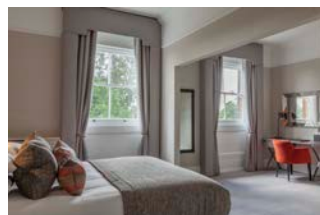

FACILITIES & GUEST SERVICES

- Comfortable beds and en-suite bathrooms
- Air conditioning
- Smart TV
- Iron, ironing board and hairdryer
- Tea and coffee making facilities
- Room service
- Laundry service
- Concierge service
- Transfer to and from airports and railway stations can be arranged (additional costs apply)
- Local shuttle to The Heights Business Park