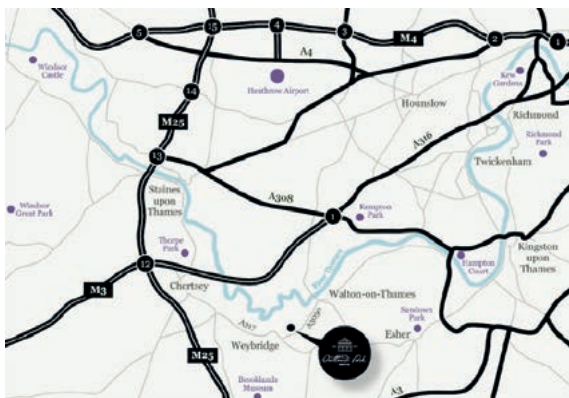

## LOCATION

Our hotel is located in Oatlands Village, situated near the bustling town of Weybridge in the heart of Surrey.

We are ideally positioned within walking distance Weybridge High Street and close to Weybridge and Walton Train Stations.

The Hotel is also close to M25 (junction 11) between Heathrow and Gatwick Airport.

## DIRECTIONS

Oatlands Park Hotel is on Oatlands Drive, between Weybridge High Street and Oatlands Village.

**BY CAR:** Satnav details KT13 9HB. Just 2 miles from the M25 (junction 11). The hotel offers plenty of free parking and EV charging points.

**BY TRAIN:** The nearest train stations are Weybridge (1 mile) and Walton-on-Thames (1.8 miles). South West Trains take 30 minutes to Weybridge and 26 minutes to Walton-on-Thames from London Waterloo.