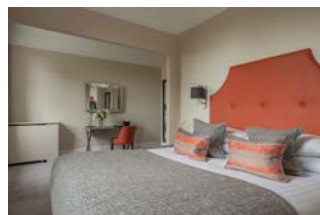

FACILITIES & GUEST SERVICES

- Comfortable beds and en-suite bathrooms
- Air conditioning
- Satellite TV
- Iron, ironing board and hairdryer
- Tea and coffee making facilities
- Room service
- Laundry service
- Concierge service
- Transfer to and from airports and railway stations can be arranged (additional costs apply)
- Local transfer to The Heights Business Park