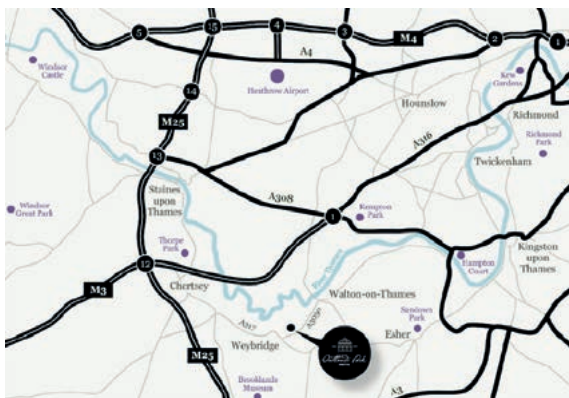

## LOCATION

The hotel is located in the heart of historic Oatlands, once the grounds of Tudor and Stuart palaces, situated near the bustling town of Weybridge in the heart of Surrey.

We are ideally positioned just off Weybridge High Street and within walking distance to rail links and accessible by car and air.

The Hotel is also close to M25 (junction 11) between Heathrow and Gatwick Airport.

## DIRECTIONS

Oatlands Park Hotel is on Oatlands Drive, directly opposite Oatlands Park Recreation Grounds and between Weybridge High Street and Oatlands Village.

**BY CAR:** Just 2 miles from the M25 (junction 11). Continue to Weybridge High Street and follow signs to Walton-on-Thames. We are also minutes from the A3 and M3 motorway. The hotel offers plenty of parking and EV charging points.

**BY TRAIN:** The nearest railway stations are Weybridge (1 mile) and Walton-on-Thames (1.8 miles). South West Trains take 30 minutes to Weybridge and 26 minutes to Walton-on-Thames from London Waterloo.