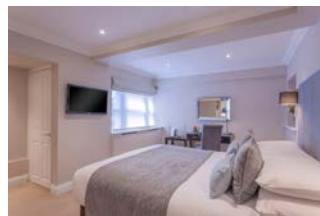

FACILITIES & GUEST SERVICES

- Comfortable beds and en-suite bathrooms
- Air conditioning
- Satellite TV
- Iron, ironing board and hairdryer
- Tea and coffee making facilities
- Room service
- Laundry service
- Concierge service
- Transfer to and from airports and railway stations can be arranged (additional costs apply)
- Local transfer to The Heights Business Park