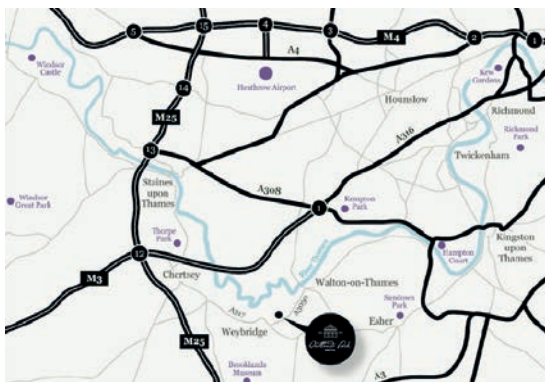

## LOCATION

The hotel is located in the heart of historic Oatlands, once the grounds of Tudor and Stuart palaces, situated near the bustling town of Weybridge in the heart of Surrey.

We are ideally positioned just off Weybridge High Street and within walking distance to rail links and accessible by car and air.

The Hotel is also close to M25 (junction 11) between Heathrow and Gatwick Airport.

## DIRECTIONS

Oatlands Park Hotel is on Oatlands Drive, directly opposite Oatlands Park Recreation Grounds and between Weybridge High Street and Oatlands Village.

**BY CAR:** Oatlands Park Hotel is 2 miles from the M25 (junction 11). Continue to Weybridge High Street and follow signs to Walton-on-Thames. We are also minutes from the A3 and M3 motorway. The hotel offers plenty of free parking.

**BY TRAIN:** The nearest railway stations are Weybridge (1 mile) and Walton-on-Thames (1.8 miles). South West Trains take 30 minutes to Weybridge and 26 minutes to Walton-on-Thames from London Waterloo.