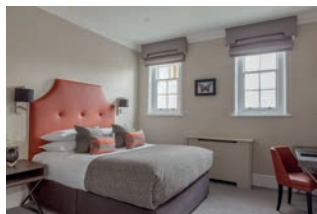

FACILITIES & GUEST SERVICES

- Comfortable beds and en-suite bathrooms
- Air conditioning
- Satellite TV
- Iron, ironing board and hairdryer
- Tea and coffee making facilities
- Room service
- Laundry service
- Concierge service
- Transfer to and from airports and railway stations can be arranged (additional costs apply)
- Local transfer to The Heights Business Park