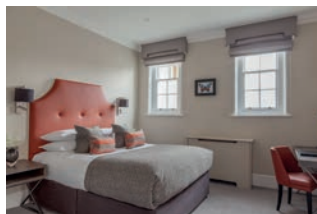

DINING

BAR 1509

Bar 1509 serves an enviable selection of drinks in an elegant setting. We have an array of beverages from draught beers, spirits, cocktails and more. Choose one of our fine wines or ask our mixologist to create something special to your taste.

MULBERRY RESTAURANT

Nestled in the picturesque Surrey countryside, leading to Broadwater Lake, the Mulberry Restaurant offers a modern British menu such as an array of continental and full English breakfast, a delicious three course Sunday carvery lunch and classic afternoon teas. Our Head Chef offers the highest quality seasonal ingredients and transforms them into delightful dishes.

LA TERRAZZA

La Terrazza has been designed to facilitate lunches, dinners, afternoon teas, drinks receptions and more. With a retractable ceiling and glass walls, it offers a natural environment, with views overlooking our beautiful landscaped gardens.