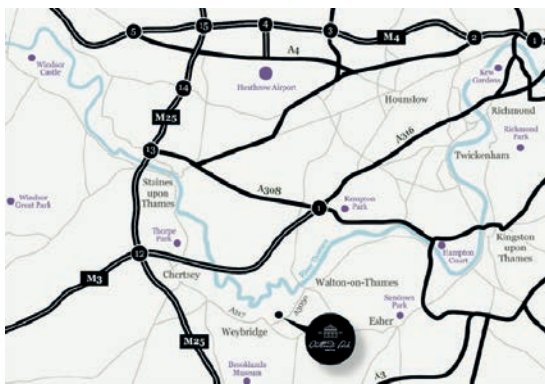

LOCATION

The hotel is located in the heart of historic Oatlands, once the grounds of Tudor and Stuart palaces, situated near the bustling town of Weybridge in the heart of Surrey.

We are ideally positioned just off Weybridge High Street and within walking distance to rail links and accessible by car and air.

The Hotel is also close to M25 (junction 11) between Heathrow and Gatwick Airport.

LOCAL ATTRACTIONS

- Brooklands Museum
- Mercedes-Benz World
- Thorpe Park
- Hampton Court Palace
- Wisley RHS Gardens
- Sandown, Kempton, Epsom and Ascot Racecourses
- Windsor Castle

DIRECTIONS

Oatlands Park Hotel is on Oatlands Drive, directly opposite Oatlands Park Recreation Grounds and between Weybridge High Street and Oatlands Village.

BY CAR: Oatlands Park Hotel is 2 miles from the M25 (junction 11). Continue to Weybridge High Street and follow signs to Walton-on-Thames. We are also minutes from the A3 and M3 motorway. The hotel offers plenty of free parking.

BY TRAIN: The nearest railway stations are Weybridge (1 mile) and Walton-on-Thames (1.8 miles). South West Trains take 30 minutes to Weybridge and 26 minutes to Walton-on-Thames from London Waterloo.

BY AIR: London Heathrow, the city's main airport, is 9 miles away (20 minute drive from the hotel), while London Gatwick is 30 miles away (45 minute drive). London is also served by London Stansted and London City Airport.